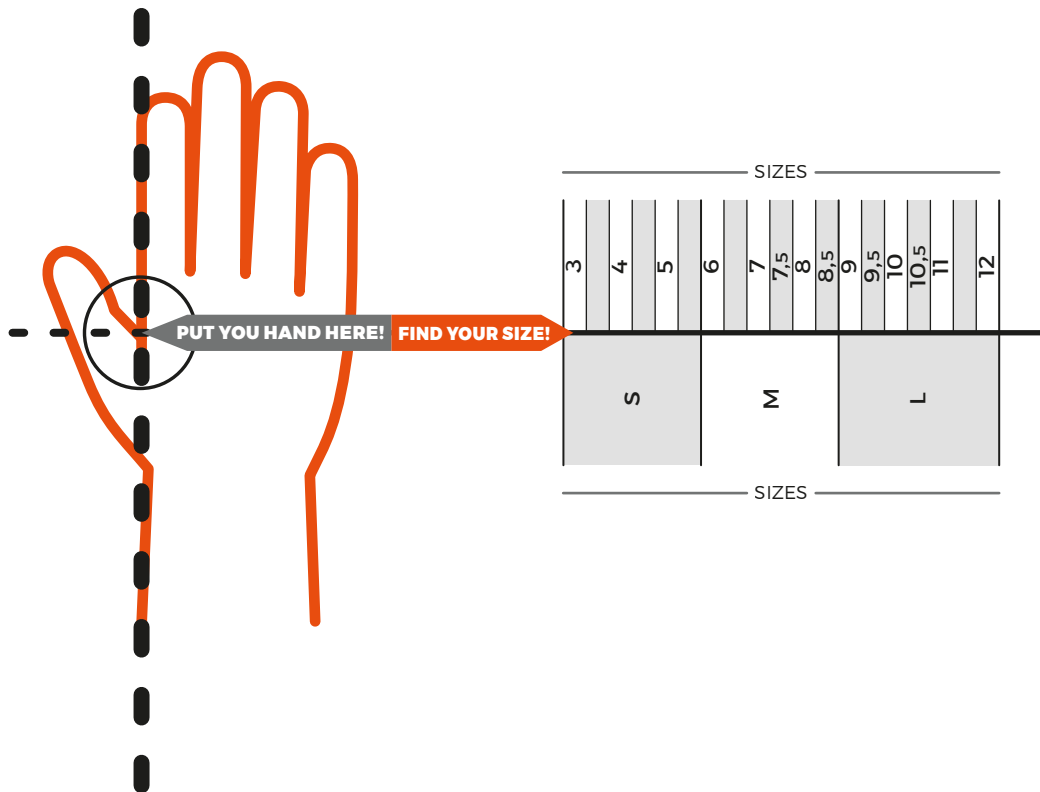

STANNO

SIZE CHART GLOVES

- Place the palm of your right hand with the index finger (without thumb - as example) on the line and find your size on the right side.

HOW TO MEASURE?

- Step 1:** Print this page on true size (100%).
Check: the line below should measure 4 inches .

- Step 2:** Place the palm of your right hand on the paper, the index finger aligned with the black line.
- Step 3:** Now read the size at the right side of your hand, just below the little finger.

This chart is only an approximate size, gloves should be tried on to confirm best fit.